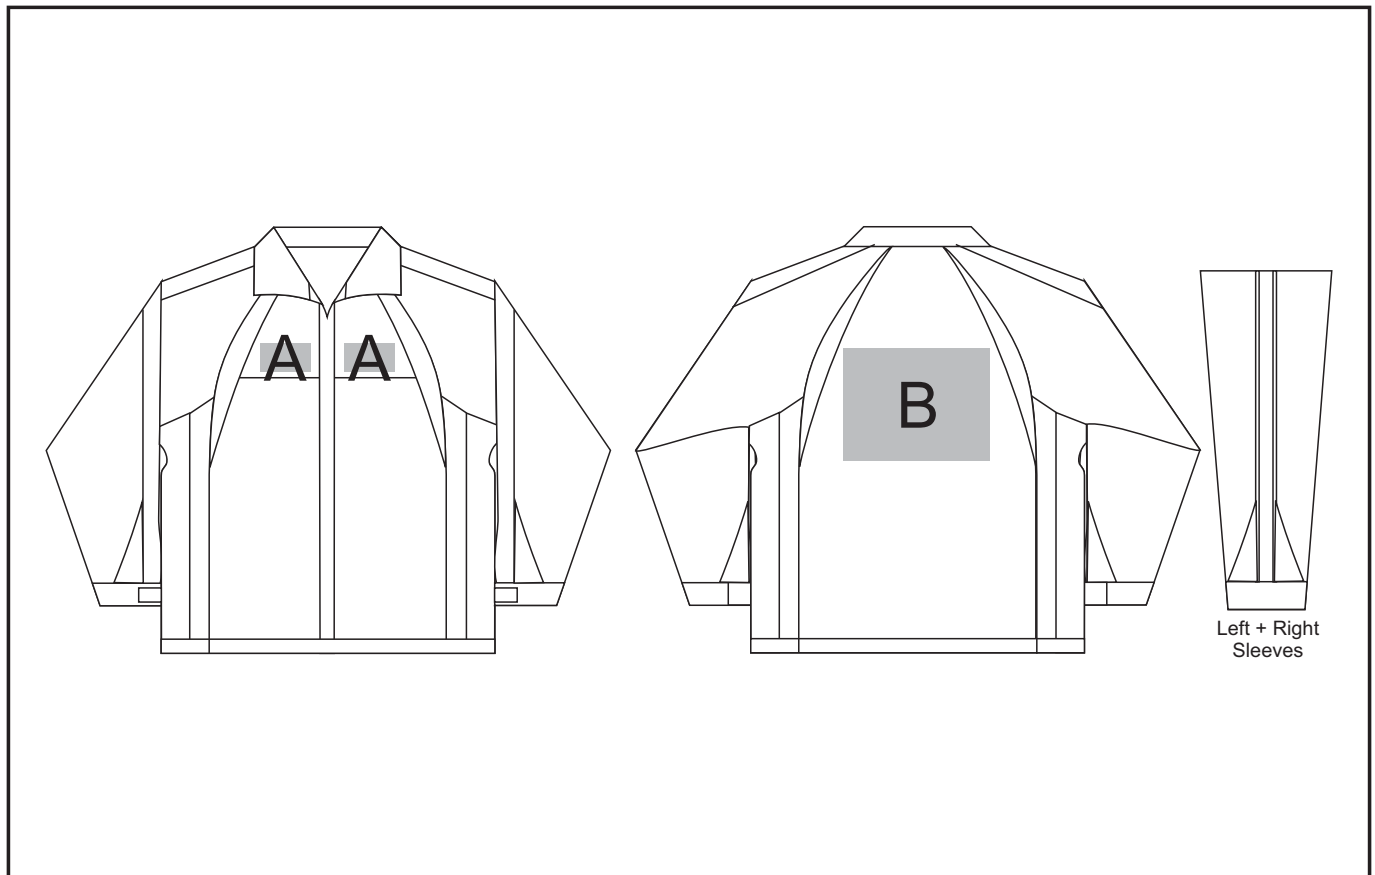

BIZ-3633

Adults Unisex Splice Track Top

Branding Options:

Position A

1. Embroidery (EMB) - 9 colours
Size: 90mm diameter
2. Screen Print (SA) - 1 colour
Size: 90mm wide x 50mm high

Position B

1. Embroidery (EMB) - 9 colours
Size: 200mm wide x 200mm high
2. Screen Print (SA) - 1 colour
Size: 260mm wide x 200mm high